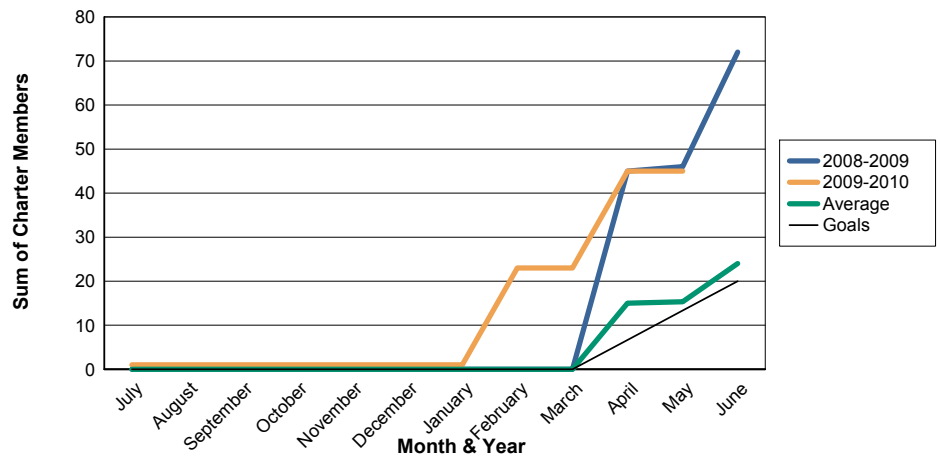

Sum of Charter Members/ Month & Year

For District 112 C