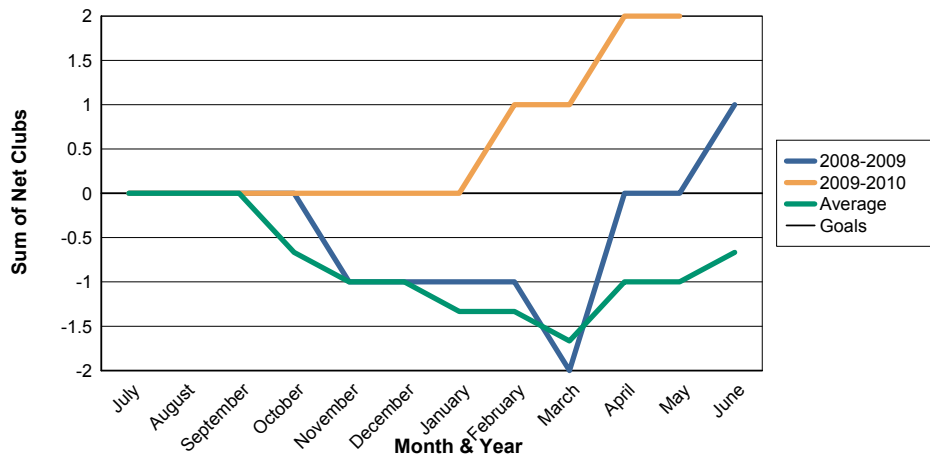

Sum of Net Clubs/ Month & Year

For District 112 C