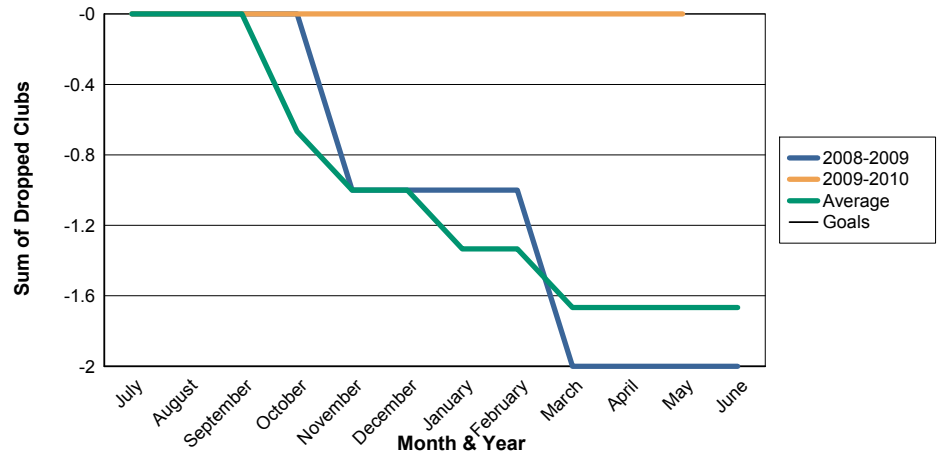

3 Year Comparisons for GMT Constitutional Area 4

By GMT District

As of May 2010

Sum of New Clubs/ Month & Year

For District 112 C

Sum of Dropped Clubs/ Month & Year

For District 112 C

Sum of Net Clubs/ Month & Year