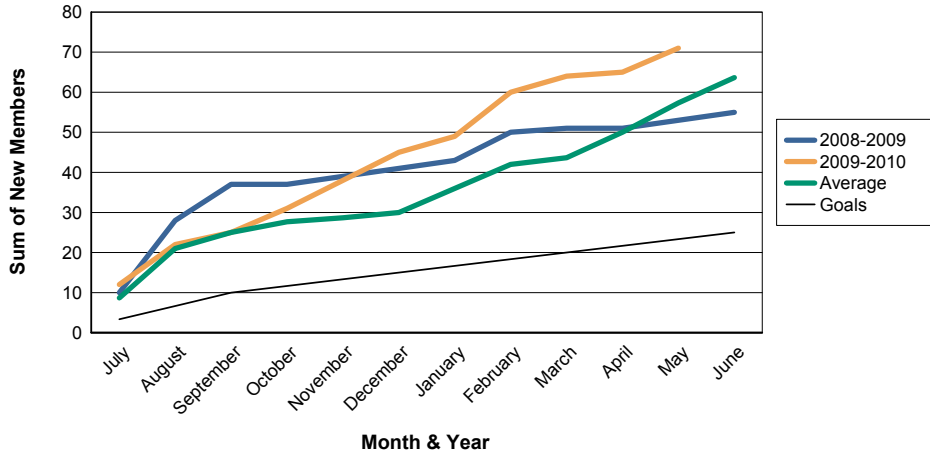

For District 112 C

Sum of Charter Members/ Month & Year

For District 112 C

3 Year Comparisons for GMT Constitutional Area 4

By GMT District

As of May 2010

Sum of New Members/ Month & Year

For District 112 C

Sum of Dropped Members/ Month & Year

For District 112 C

Sum of Net Members/ Month & Year

For District 112 C