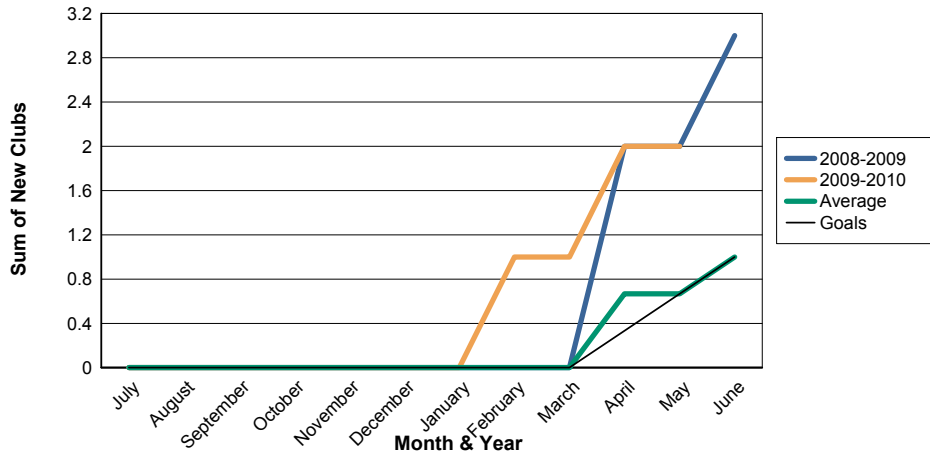

3 Year Comparisons for GMT Constitutional Area 4

By GMT District

As of May 2010

Sum of New Clubs/ Month & Year

For District 112 C

Sum of Dropped Clubs/ Month & Year

For District 112 C

Sum of Net Clubs/ Month & Year