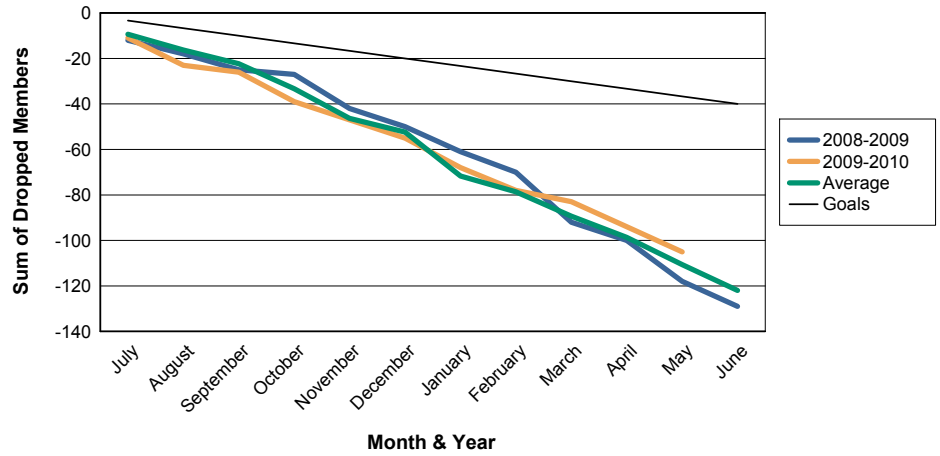

For District 112 C

Sum of Charter Members/ Month & Year

For District 112 C

3 Year Comparisons for GMT Constitutional Area 4

By GMT District

As of May 2010

Sum of New Members/ Month & Year

For District 112 C

Sum of Dropped Members/ Month & Year

For District 112 C

Sum of Net Members/ Month & Year

For District 112 C